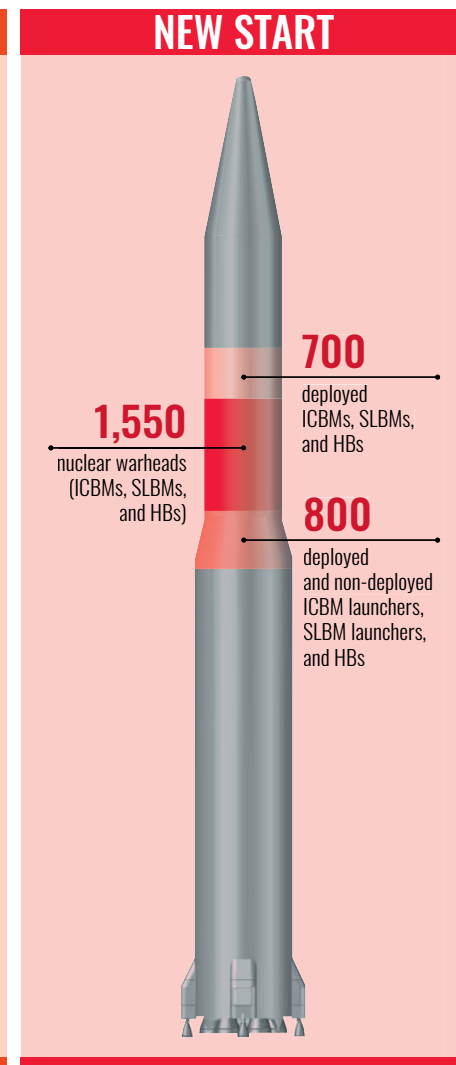

OFFENSIVE ARMS REDUCTION TREATIES

* These were not formally included in START I, but a political decision on them was announced at the time the Treaty was signed.

ICBM – intercontinental ballistic missile
CM – cruise missile

SLBM – submarine-launched ballistic missile
HB – heavy bomber

MIRV – multiple independently targetable reentry vehicle