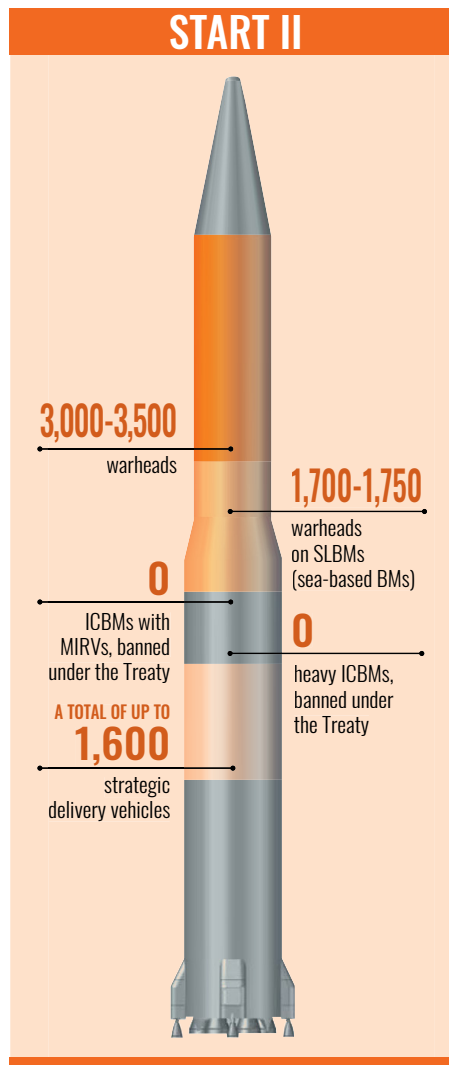

OFFENSIVE ARMS REDUCTION TREATIES

* These were not formally included in START I, but a political decision on them was announced at the time the Treaty was signed.

ICBM – intercontinental ballistic missile
CM – cruise missile

SLBM – submarine-launched ballistic missile
HB – heavy bomber

MIRV – multiple independently targetable reentry vehicle