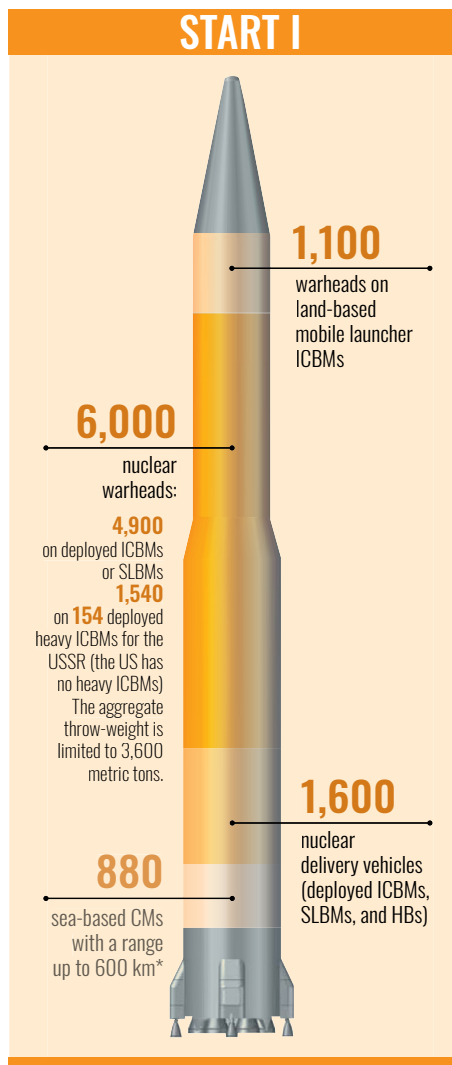

OFFENSIVE ARMS REDUCTION TREATIES

* These were not formally included in START I, but a political decision on them was announced at the time the Treaty was signed.

ICBM – intercontinental ballistic missile
CM – cruise missile

SLBM – submarine-launched ballistic missile
HB – heavy bomber

MIRV – multiple independently targetable reentry vehicle