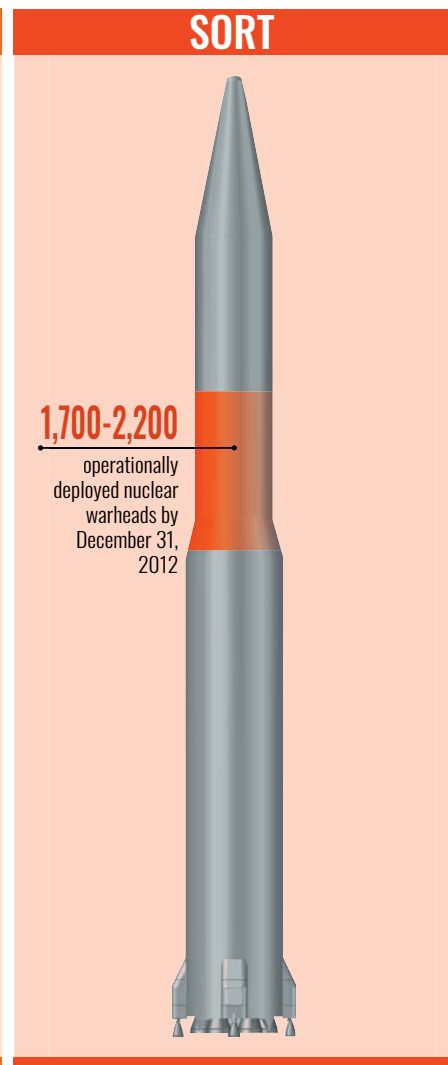

OFFENSIVE ARMS REDUCTION TREATIES

* These were not formally included in START I, but a political decision on them was announced at the time the Treaty was signed.

ICBM – intercontinental ballistic missile
CM – cruise missile

SLBM – submarine-launched ballistic missile
HB – heavy bomber

MIRV – multiple independently targetable reentry vehicle